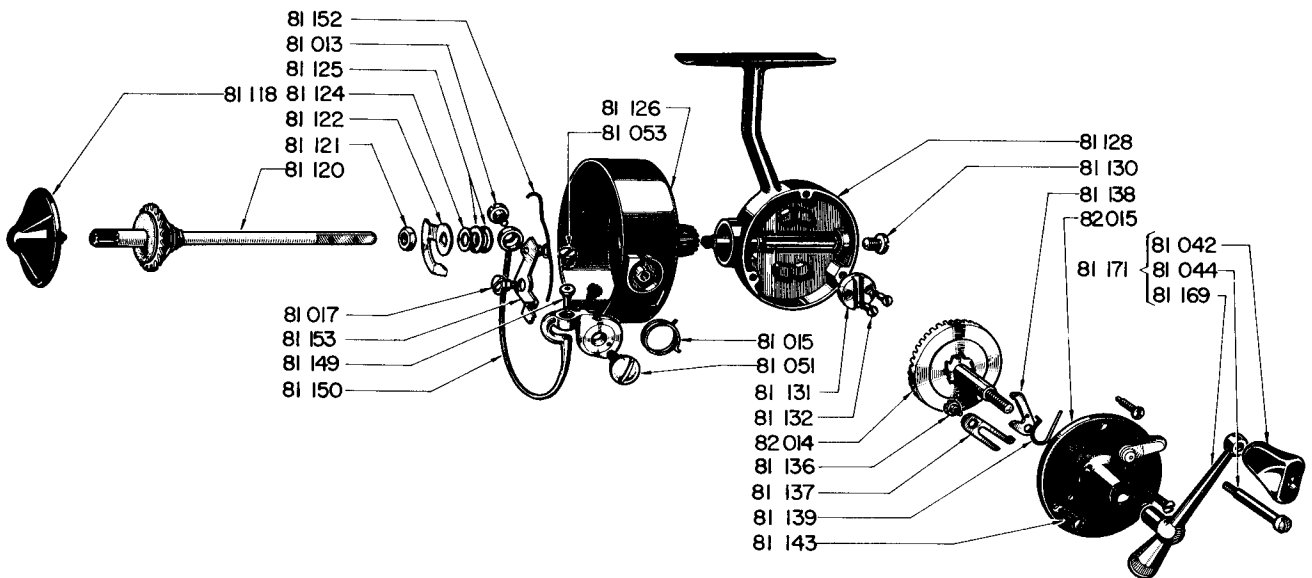

garcia MITCHELL 304 305

ITEMS IN RED FOR LEFT HAND MODELS

garcia MITCHELL 304 S

SPOOLS LISTED SEPARATELY